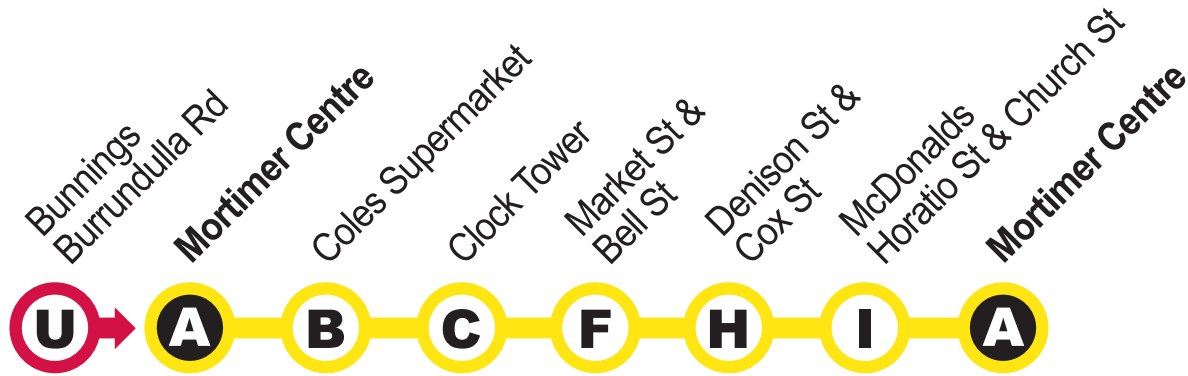

# Mudgee West Loop

Look for  
bus numbers

## Explanations

T- Bus operates direct to TAFE College, Cassilis Rd arriving 7.50am, then continues on East/West School Route (on school days only).